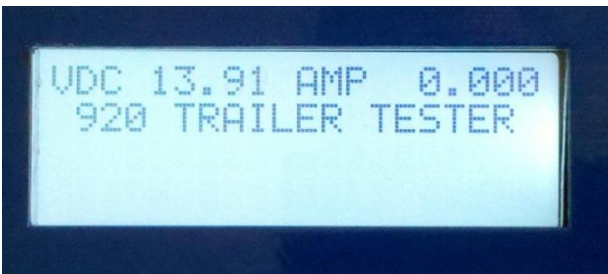

INSPECTOR 920

DISPLAY SCREEN VIEWS

START UP SCREEN

ABS TEST START UP SCREEN

ABS DETECTION

ABS IDENTIFICATION - WITH 2 ACTIVE FAULTS

MENU SCREEN #1

MENU SCREEN #2

SPECIAL FUNCTIONS – WHEEL SPEED SELECTED

VIEW ACTIVE FAULT SELECTED

CABLE TEST

ECU VOLTAGE SELECTED

AUX CIRCUIT ACTIVATED

MFG/CONFIGURATION SELECTED