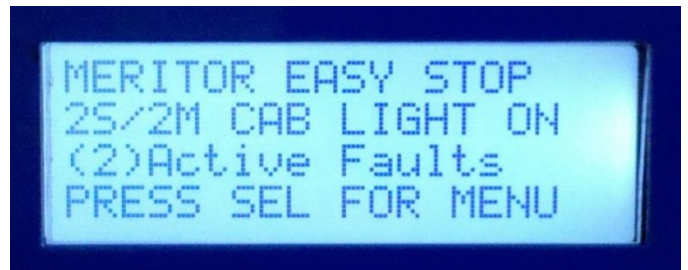

INSPECTOR 920

DISPLAY SCREEN VIEWS

START UP SCREEN

ABS TEST START UP SCREEN

ABS DETECTION

ABS IDENTIFICATION - WITH 2 ACTIVE FAULTS

MENU SCREEN #1

MENU SCREEN #2

SPECIAL FUNCTIONS – WHEEL SPEED SELECTED

VIEW ACTIVE FAULT SELECTED

CABLE TEST

ECU VOLTAGE SELECTED

AUX CIRCUIT ACTIVATED

MFG/CONFIGURATION SELECTED