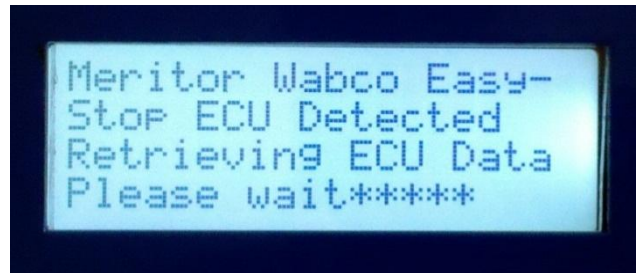

INSPECTOR 920

DISPLAY SCREEN VIEWS

START UP SCREEN

ABS TEST START UP SCREEN

ABS DETECTION

ABS IDENTIFICATION - WITH 2 ACTIVE FAULTS

MENU SCREEN #1

MENU SCREEN #2

SPECIAL FUNCTIONS – WHEEL SPEED SELECTED

VIEW ACTIVE FAULT SELECTED

CABLE TEST

ECU VOLTAGE SELECTED

AUX CIRCUIT ACTIVATED

MFG/CONFIGURATION SELECTED